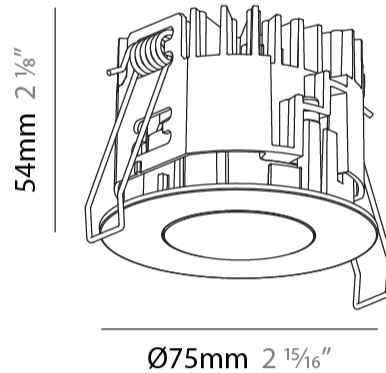

GENERAL

Series: Oiko Pro Round
Subseries: Oiko Pro Wallwash
Brand: Prolicht
Division: Architectural
Mounting Type: Recessed
Mounting Location: Ceiling
Subcategory: Downlight

PHYSICAL

Shape: Round
Diameter (mm): 75
Diameter (in): 2 ¹⁵/₁₆
Height (mm): 54
Height (in): 2 ¹/₈
Ceiling Thickness (mm): 1 - 25
Ceiling Thickness (in): 1/16 - 1 3/16
Min. Recessing Depth (mm): 60
Min. Recessing Depth (in): 2 ³/₈
Light Distribution: Downlight
Fixture Finish: SSR / BKV / CWI / CRY / HAB / UFT / ITA / RUA / FTG / MYG / LOD / PUS / FRO / FUP / KIA / POP / BLS / SPG / MEY / GOH / GUM / CHC / COM / ABZ / JAG / OBR / MOS / ROR
Fixture Material: Aluminum Die Cast
Cut-out Measurements: 68mm / 2 11/16" Diameter

ELECTRICAL

Lamp Type: LED (Zhaga Standard)
Input Wattage (W): 14
Total Output Wattage (W): 12.7
Dimming: Dali Dimming
Driver Included: No
Driver Location: Recessed Housing
Driver Type: Constant Current - Universal (120Vac only for DALI driver)
Driver Class: Class 2
Input Voltage (V): 120 - 277
Constant Current (MA): 700

LED

Color Temperature (°K): 2700-6500 Tunable White
Max. Delivered Lumen (lm): 1159
Nominal Lumen (lm): 1460
CRI: >90 CRI
Lamp Life (hrs): 50000
Special LEDs offerings: Tunable White

OPTICAL

Adjustability: Fixed

RATINGS AND CERTIFICATIONS

Certified By: Certified for North American Standards
IP rating: IP54